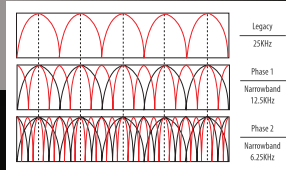

'09 CATALOG
MOTOROLA

THE FCC DEADLINE FOR NARROWBANDING IS JANUARY 1, 2013!

Understanding FCC Narrowbanding Requirements

In December 2004, the Federal Communications Commission mandated that all private LMR users operating below 512 MHz move to 12.5 kHz narrowband voice channels and highly efficient data channel operations by January 1, 2013. Using narrowband channels will ensure that organizations take advantage of more efficient technology and, by reducing channel width, will allow additional channels to exist within the same spectrum space, as illustrated in the graphic to the right.